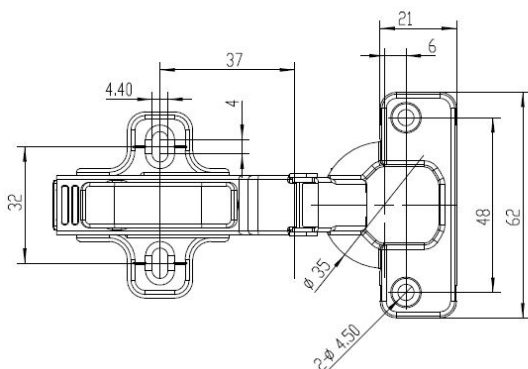

PRODUCT SHEET

Description:

Maxi Hinge "C", Clip-On, 100DG, NPL, $\varnothing 35\text{mm}$, H=0, W/Plate F/ Wood Screws, Cup: cc:48mm, Inset, W/SISO Name Plate, Can Be, Used Together With 15.03.733-5

Item number:

15.03.737-0

Units	Box	Carton	HS Code	Barcode
Pcs.	1	100	8302100090	
				5704866053235

SISO A/S

Mileparken 11
DK-2740 Skovlunde
Denmark
VAT: DK 24786013

Phone +45 45 830 900

www.siso.dk
siso@siso.dk

Danske Bank
Nytorv Branch
Copenhagen
SWIFT: DABADKKK

Account no.
4180 3112 112936
IBAN Account
DK7230003112112936