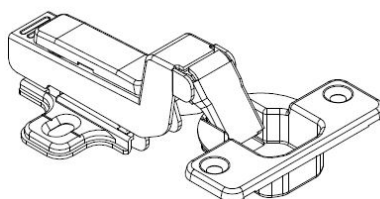

PRODUCT SHEET

Description:

Maxi Hinge "C", Clip-On, 100DG, NPL, $\varnothing 35\text{mm}$, H=0, W/Plate F/ Wood Screws, Cup: cc:48mm, Inset, W/SISO Name Plate, Can Be, Used Together With 15.03.733-5

Item number:

15.03.737-0

Units	Box	Carton	HS Code	Barcode
Pcs.	1	100	8302100090	
				5704866053235

SISO A/S

Mileparken 11
DK-2740 Skovlunde
Denmark
VAT: DK 24786013

Phone +45 45 830 900

www.siso.dk
siso@siso.dk

Danske Bank
Nytorv Branch
Copenhagen
SWIFT: DABADKKK

Account no.
4180 3112 112936
IBAN Account
DK7230003112112936