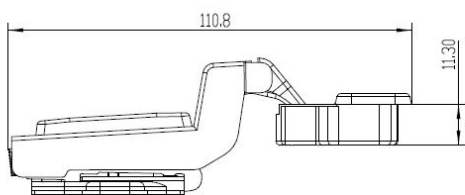

PRODUCT SHEET

Description:

Maxi Hinge "C", Clip-On, 100DG, NPL, $\varnothing 35\text{mm}$, H=0, W/Plate F/ Wood Screws, Cup: cc:48mm, Inset, W/SISO Name Plate, Can Be, Used Together With 15.03.733-5

Item number:

15.03.737-0

Units	Box	Carton	HS Code	Barcode
Pcs.	1	100	8302100090	
				5704866053235

SISO A/S

Mileparken 11
DK-2740 Skovlunde
Denmark
VAT: DK 24786013

Phone +45 45 830 900

www.siso.dk
siso@siso.dk

Danske Bank
Nytorv Branch
Copenhagen
SWIFT: DABADKKK

Account no.
4180 3112 112936
IBAN Account
DK7230003112112936